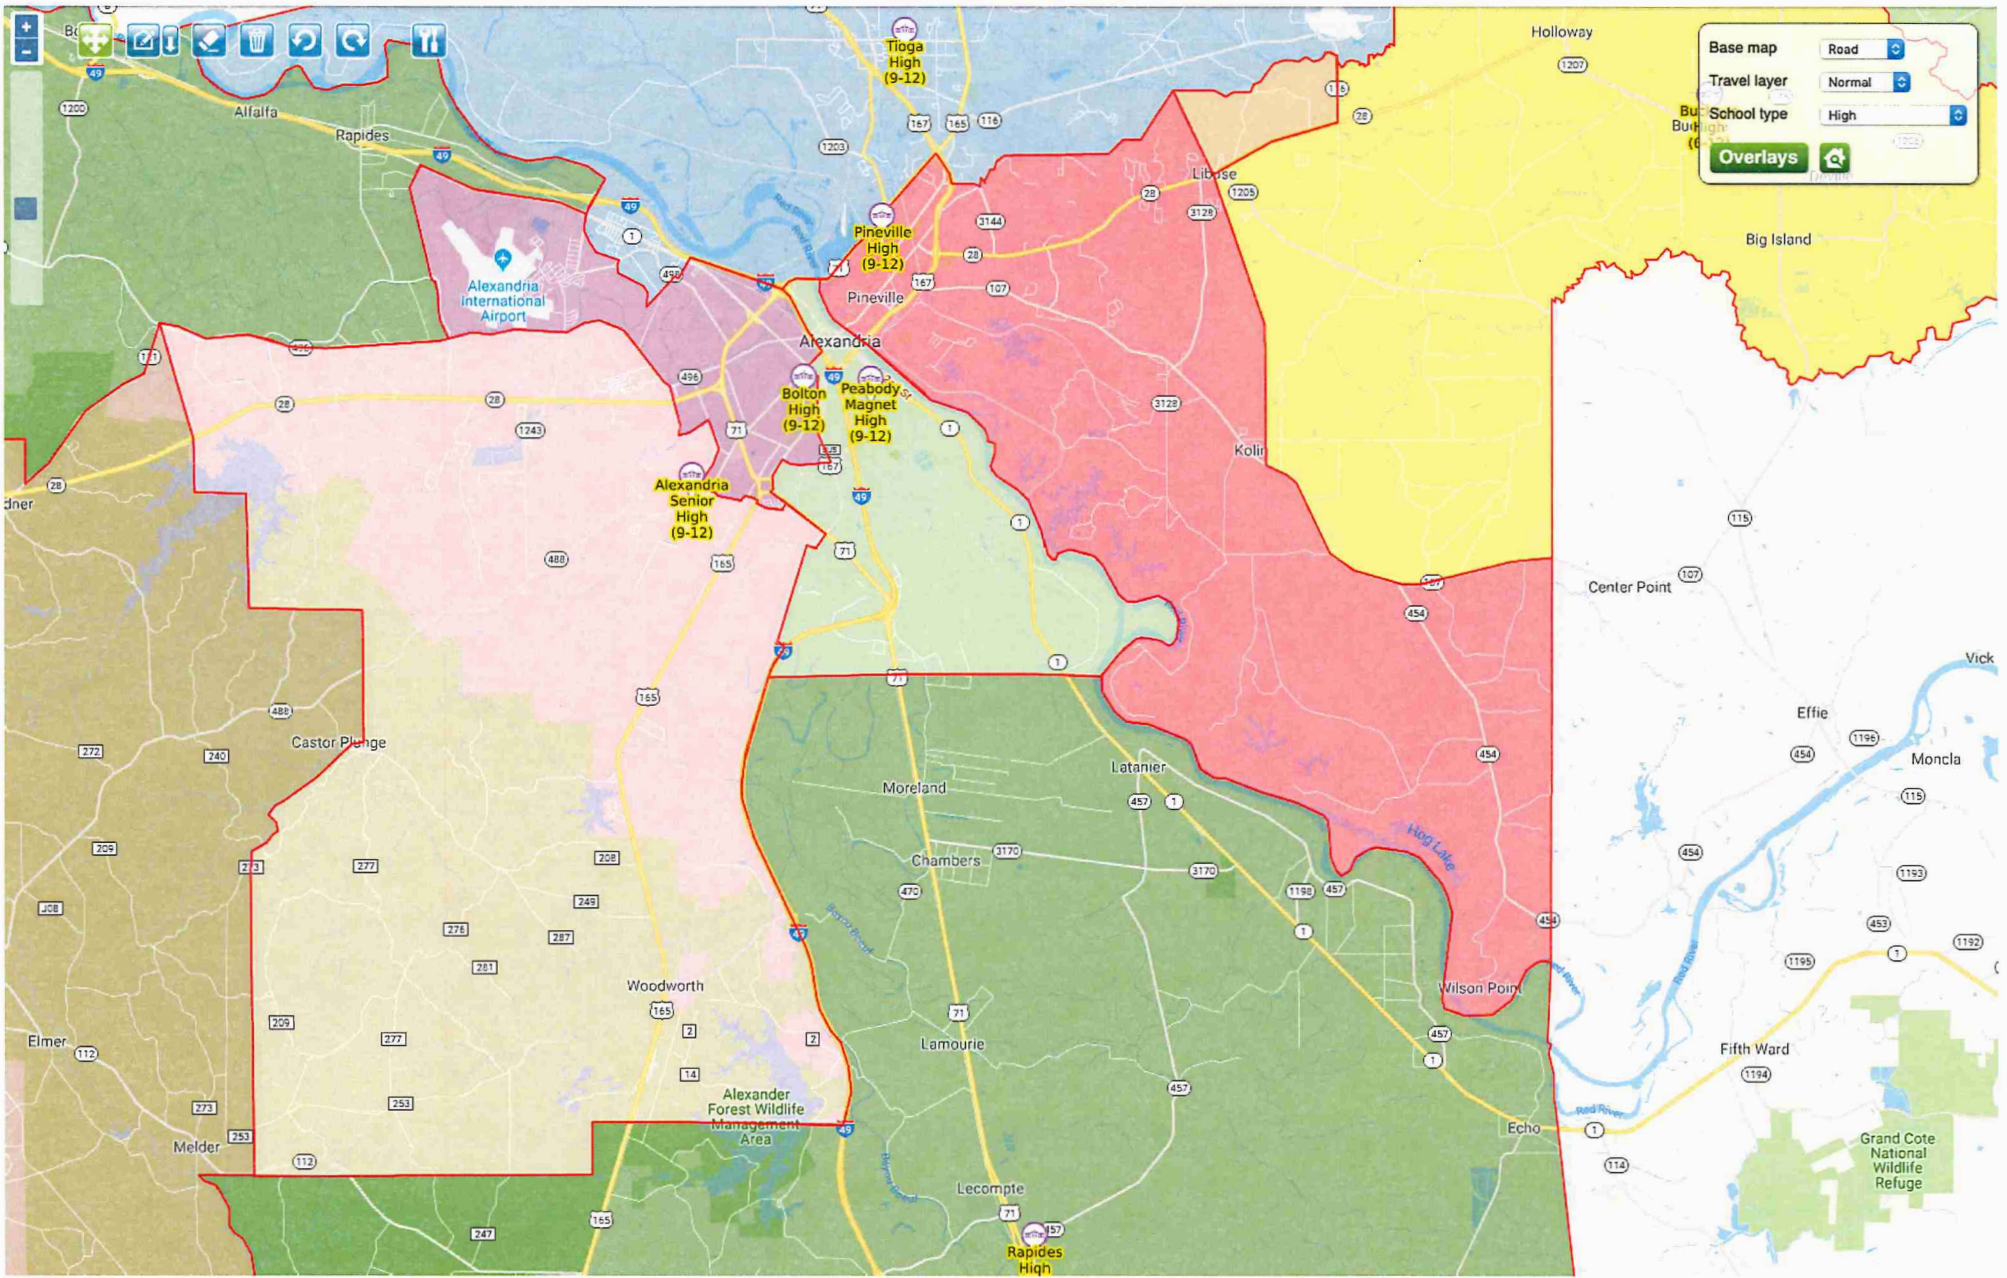

All Cameron Parish Schools 7th grade – 12th grade

Athletic Attendance Zones

Rapides Parish

Base map: Road
Travel layer: Normal
School type: High
Overlays: [icon]

Athletic Attendance Zones

Orleans Parish

APPROVED ATTENDANCE ZONES

Zip Codes Population. Total Population Schools in This Zone

ATTENDANCE ZONE 1		
70127		Carver
70129		Einstein Charter
70126		Livingston Prep
70128		Sci Academy
		St. Mary's
70117		Kipp Renaissance
		ML. King High School
ATTENDANCE ZONE 2		
70122		Ben Franklin
70124		Brother Martin
70148		Holy Cross
		JFK at Lake Area
		McDonogh 35
		Mount Carmel
ATTENDANCE ZONE 3		
70114		Edna Karr
70131		Landry Walker
		New Orleans Military
ATTENDANCE ZONE 4		
70115		Cohen
70125		De La Salle
		Lusher Charter
		McMain
		Newman
		Sacred Heart
		Sophie B Wright
		St. Katharine Drexel
70130		International School
70112		Kipp Booker T. Washington
70113		Louise McGehee
70116		Morris Jeff
70119		Cabrini
70118		Dominican
		Jesuit
		St. Augustine
		Ursuline
		Warren Easton

Athletic Attendance Zones

West Carroll Parish

2015-16

BIG Map | [Driving Directions](#)

OAK GROVE

Input a Home Address - Find the School Zones (& Other Data)

Boundary Maps, Demographic Data, School Zones

Review boundary maps and recent demographic data for the *neighborhood*, city, parish, ZIP Code, and school zone. July 1, 2018, data includes home values, household income, percentage of homes owned, rented or vacant, etc.

321 Main Street, City, LA 12345

Search

Nearby Public Schools (within a 15-mile radius)

- Oak Grove Elementary School, LA** (< 0.1 mile)
- Forest School, LA** (4.7 miles S)
- Kilbourne High School, LA** (10.6 miles NNE)