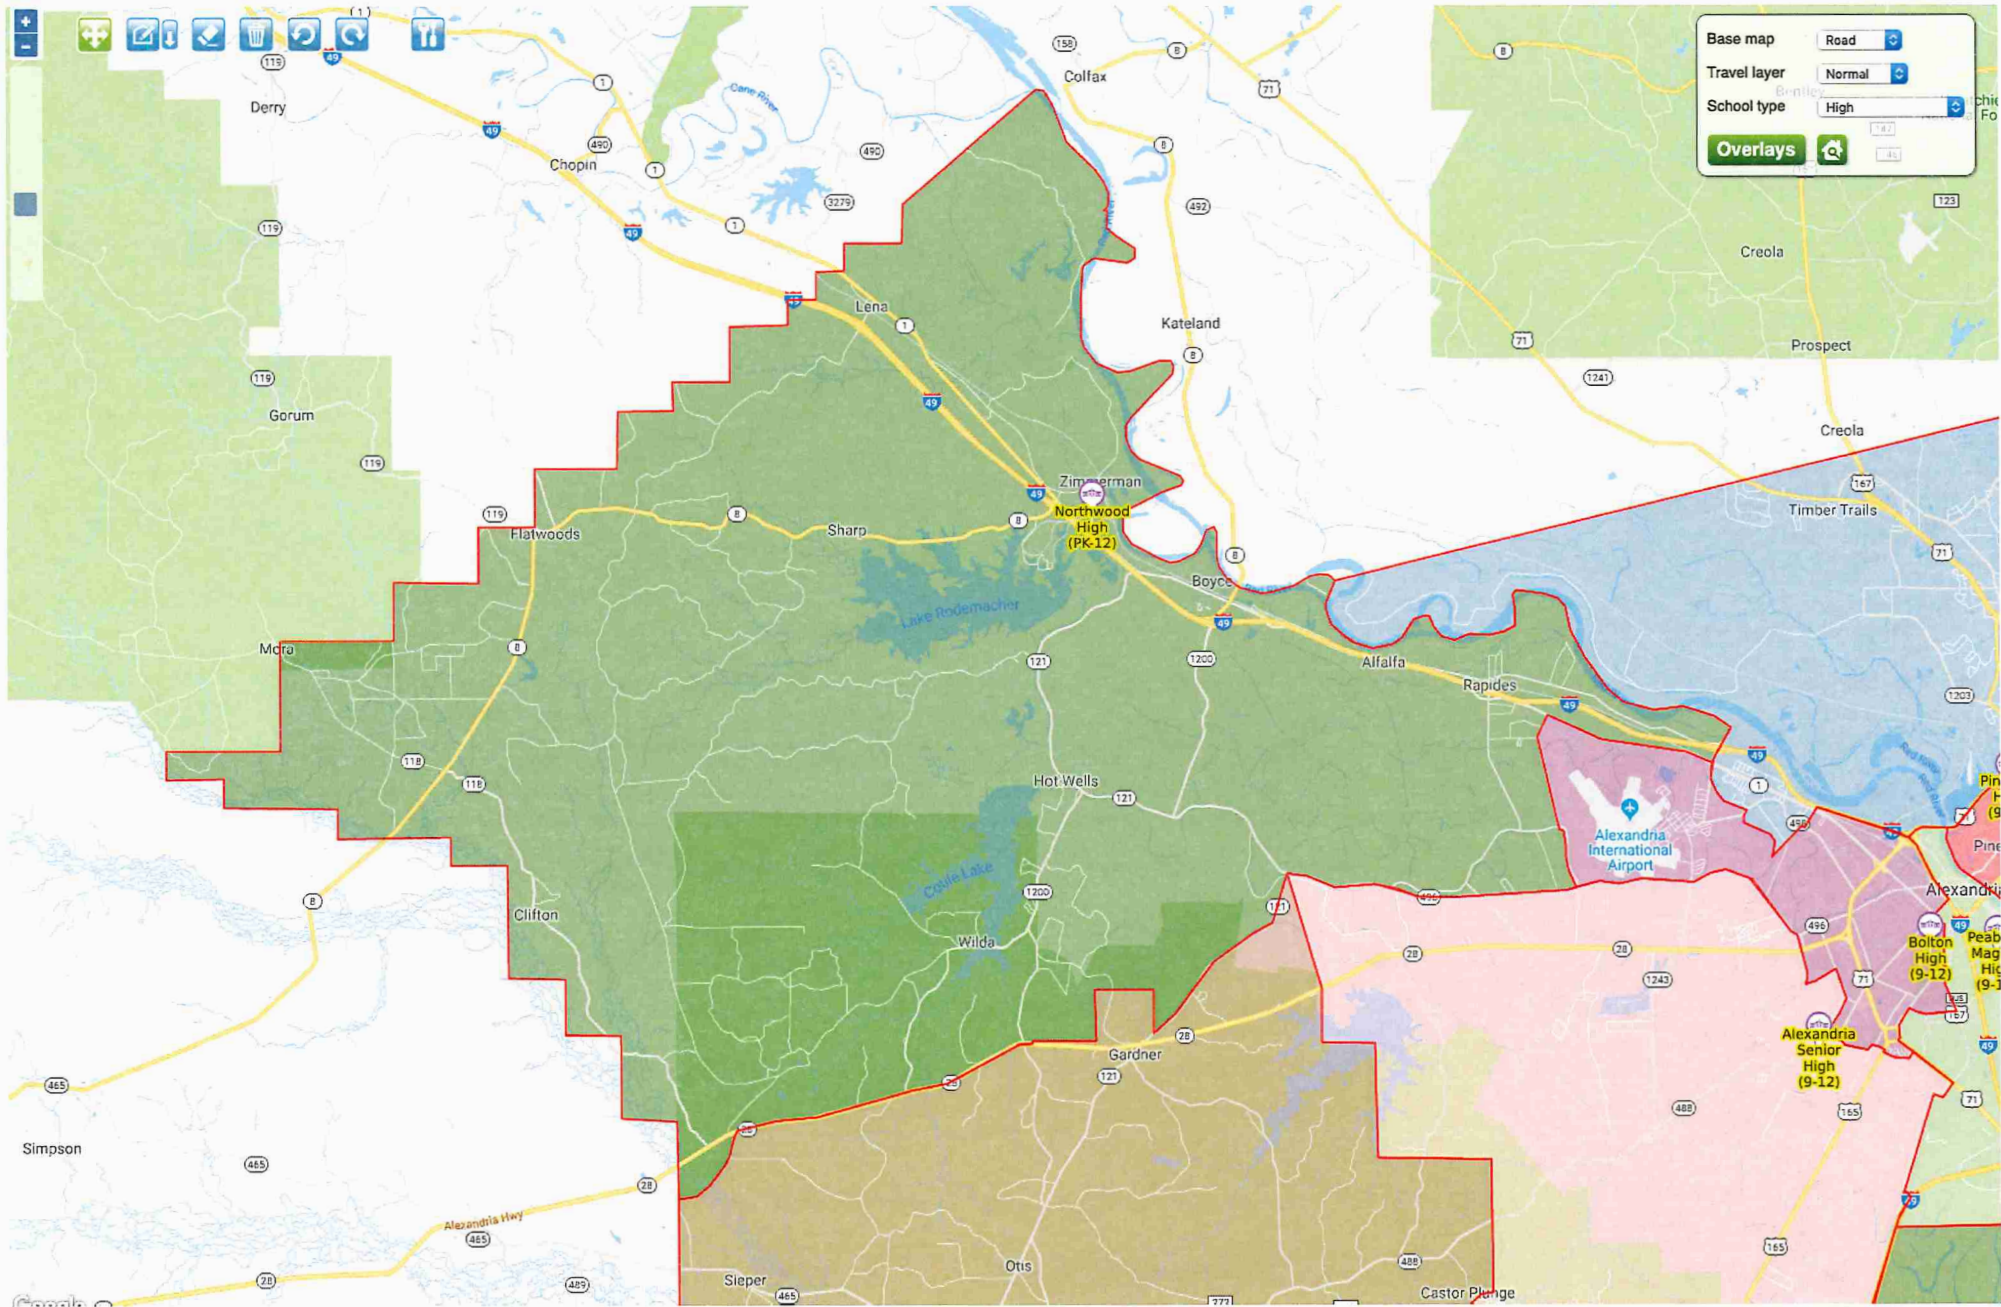

Base map: Road
Travel layer: Normal
School type: High
Overlays: [icon]